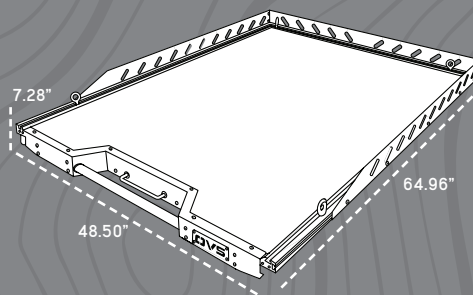

2" ROLLER BEARINGS FOR A SMOOTH EXTENSION

MARINE-GRADE 304 STAINLESS STEEL HARDWARE

REMOVABLE GUARD RAIL KEEPS CARGO SECURE

BED EXTENSION

SCAN HERE TO LEARN MORE!

Introducing the Overland Vehicle Systems' Bed Extension for Pickup Trucks! Turn your truck bed into a super-functional workspace with our new Bed Extension. Universally sized for your Mid-Size or Full-Size Short Bed truck (select your truck's bed length for best fit) and turn your truck into a workhorse or an expanded recreational platform with ease.

SIDE RAILS ALLOWS CARGO SECURITY

ERGONOMIC HANDLE PROVIDES EASY ONE-HANDED OPERATION

1250 LBS
PAYLOAD CAPACITY

NO ASSEMBLY REQUIRED WITH THE PRE-ASSEMBLED UNIT

A composite base material with a rubberized diamond plate overlay offers superior performance compared to traditional cargo bed slides. The composite base ensures lightweight durability, resisting warping or cracking under heavy loads or extreme temperatures. The rubberized diamond plate overlay provides enhanced grip and protection, preventing cargo from slipping during transit while also guarding against scratches and dents. Together, these materials deliver a combination of strength, stability, and practicality that outperforms standard metal or wood-based bed slides.

MID SIZE SHORT BED 5.0'

MID SIZE SHORT BED 5.5'

MID SIZE SHORT BED 6.5'

PART #	DESCRIPTION	APPLICATION	PRICING	ETA
21010550	BED EXTENSION	MID SIZE SHORT BED 5.0'	\$1,299.99	AVAILABLE
21010551	BED EXTENSION	FULL SIZE SHORT BED 5.5'	\$1,399.99	AVAILABLE
21010552	BED EXTENSION	FULL SIZE SHORT BED 6.5'	\$1,499.99	AVAILABLE
21010553	BED EXTENSION	FULL SIZE SHORT BED 8.0'	\$1,599.99	Q2 - 2025