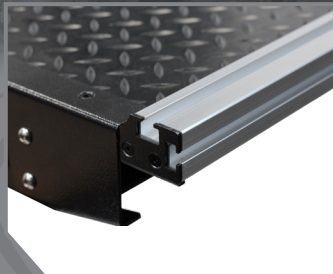

OVS
OVERLAND VEHICLE SYSTEMS

BED EXTENSION

LIMITED LIFETIME WARRANTY

HEAVY-DUTY STEEL CONSTRUCTION

75% EXTENSION

EASY TO INSTALL

FEATURES & BENEFITS

COMPOSITE BASE MATERIAL WITH A RUBBERIZED DIAMOND PLATE OVERLAY

ERGONOMIC HANDLE PROVIDES EASY SINGLE HANDED OPERATION

T RAIL ALLOWS YOU TO ADJUST POSITIONING OF TIE DOWN RINGS FOR CARGO

ADJUSTABLE ANCHOR POINTS ALLOW VARIOUS PLACEMENT OPTIONS

SPRING LATCH PINS LOCK BED EXTENSION TO 3 DIFFERENT LENGTHS

2" ROLLER BEARINGS FOR A SMOOTH EXTENSION

MARINE-GRADE 304 STAINLESS STEEL HARDWARE

REMOVABLE GUARD RAIL KEEPS CARGO SECURE

BED EXTENSION

SCAN HERE TO LEARN MORE!

Introducing the Overland Vehicle Systems' Bed Extension for Pickup Trucks! Turn your truck bed into a super-functional workspace with our new Bed Extension. Universally sized for your Mid-Size or Full-Size Short Bed truck (select your truck's bed length for best fit) and turn your truck into a workhorse or an expanded recreational platform with ease.

SIDE RAILS ALLOWS CARGO SECURITY

ERGONOMIC HANDLE PROVIDES EASY ONE-HANDED OPERATION

1250 LBS
PAYLOAD CAPACITY

NO ASSEMBLY REQUIRED WITH THE PRE-ASSEMBLED UNIT

A composite base material with a rubberized diamond plate overlay offers superior performance compared to traditional cargo bed slides. The composite base ensures lightweight durability, resisting warping or cracking under heavy loads or extreme temperatures. The rubberized diamond plate overlay provides enhanced grip and protection, preventing cargo from slipping during transit while also guarding against scratches and dents. Together, these materials deliver a combination of strength, stability, and practicality that outperforms standard metal or wood-based bed slides.