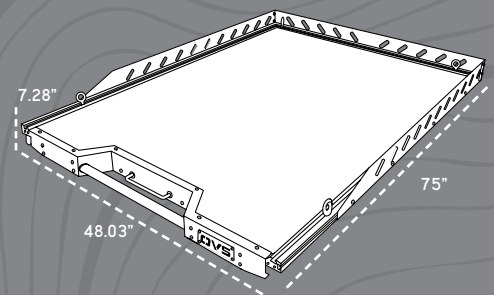

ERGONOMIC HANDLE PROVIDES EASY SINGLE HANDED OPERATION

T RAIL ALLOWS YOU TO ADJUST POSITIONING OF TIE DOWN RINGS FOR CARGO

ADJUSTABLE ANCHOR POINTS ALLOW VARIOUS PLACEMENT OPTIONS

SPRING LATCH PINS LOCK BED EXTENSION TO 3 DIFFERENT LENGTHS

2" ROLLER BEARINGS FOR A SMOOTH EXTENSION

MARINE-GRADE 304 STAINLESS STEEL HARDWARE

REMOVABLE GUARD RAIL KEEPS CARGO SECURE

BED EXTENSION

SCAN HERE TO LEARN MORE!

Introducing the Overland Vehicle Systems' Bed Extension for Pickup Trucks! Turn your truck bed into a super-functional workspace with our new Bed Extension. Universally sized for your Mid-Size or Full-Size Short Bed truck (select your truck's bed length for best fit) and turn your truck into a workhorse or an expanded recreational platform with ease.

SIDE RAILS ALLOWS CARGO SECURITY

ERGONOMIC HANDLE PROVIDES EASY ONE-HANDED OPERATION

1250 LBS
PAYLOAD CAPACITY

NO ASSEMBLY REQUIRED WITH THE PRE-ASSEMBLED UNIT

A composite base material with a rubberized diamond plate overlay offers superior performance compared to traditional cargo bed slides. The composite base ensures lightweight durability, resisting warping or cracking under heavy loads or extreme temperatures. The rubberized diamond plate overlay provides enhanced grip and protection, preventing cargo from slipping during transit while also guarding against scratches and dents. Together, these materials deliver a combination of strength, stability, and practicality that outperforms standard metal or wood-based bed slides.

MID SIZE SHORT BED 5.0'

MID SIZE SHORT BED 5.5'

MID SIZE SHORT BED 6.5'

PART #	DESCRIPTION	APPLICATION	PRICING	ETA
21010550	BED EXTENSION	MID SIZE SHORT BED 5.0'	\$1,299.99	AVAILABLE
21010551	BED EXTENSION	FULL SIZE SHORT BED 5.5'	\$1,399.99	AVAILABLE
21010552	BED EXTENSION	FULL SIZE SHORT BED 6.5'	\$1,499.99	AVAILABLE
21010553	BED EXTENSION	FULL SIZE SHORT BED 8.0'	\$1,599.99	Q2 - 2025