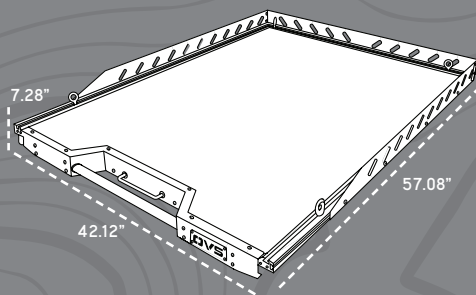

2" ROLLER BEARINGS FOR A SMOOTH EXTENSION

MARINE-GRADE 304 STAINLESS STEEL HARDWARE

REMOVABLE GUARD RAIL KEEPS CARGO SECURE

BED EXTENSION

SCAN HERE TO LEARN MORE!

Introducing the Overland Vehicle Systems' Bed Extension for Pickup Trucks! Turn your truck bed into a super-functional workspace with our new Bed Extension. Universally sized for your Mid-Size or Full-Size Short Bed truck (select your truck's bed length for best fit) and turn your truck into a workhorse or an expanded recreational platform with ease.

SIDE RAILS ALLOWS CARGO SECURITY

ERGONOMIC HANDLE PROVIDES EASY ONE-HANDED OPERATION

1250 LBS
PAYLOAD CAPACITY

NO ASSEMBLY REQUIRED WITH THE PRE-ASSEMBLED UNIT

A composite base material with a rubberized diamond plate overlay offers superior performance compared to traditional cargo bed slides. The composite base ensures lightweight durability, resisting warping or cracking under heavy loads or extreme temperatures. The rubberized diamond plate overlay provides enhanced grip and protection, preventing cargo from slipping during transit while also guarding against scratches and dents. Together, these materials deliver a combination of strength, stability, and practicality that outperforms standard metal or wood-based bed slides.

MID SIZE SHORT BED 5.0'

MID SIZE SHORT BED 5.5'

MID SIZE SHORT BED 6.5'

PART #	DESCRIPTION	APPLICATION	PRICING	ETA
21010550	BED EXTENSION	MID SIZE SHORT BED 5.0'	\$1,299.99	AVAILABLE
21010551	BED EXTENSION	FULL SIZE SHORT BED 5.5'	\$1,399.99	AVAILABLE
21010552	BED EXTENSION	FULL SIZE SHORT BED 6.5'	\$1,499.99	AVAILABLE
21010553	BED EXTENSION	FULL SIZE SHORT BED 8.0'	\$1,599.99	Q2 - 2025