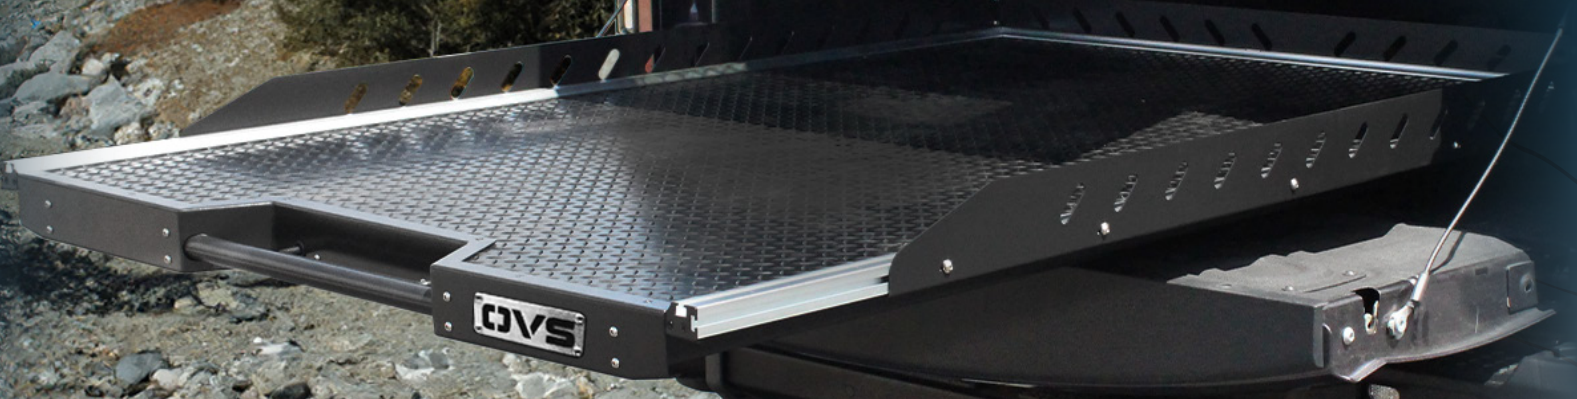

OVS
OVERLAND VEHICLE SYSTEMS

BED EXTENSION

LIMITED LIFETIME WARRANTY

HEAVY-DUTY STEEL CONSTRUCTION

75% EXTENSION

EASY TO INSTALL

FEATURES & BENEFITS

COMPOSITE BASE MATERIAL WITH A RUBBERIZED DIAMOND PLATE OVERLAY

ERGONOMIC HANDLE PROVIDES EASY SINGLE HANDED OPERATION

T RAIL ALLOWS YOU TO ADJUST POSITIONING OF TIE DOWN RINGS FOR CARGO

ADJUSTABLE ANCHOR POINTS ALLOW VARIOUS PLACEMENT OPTIONS

SPRING LATCH PINS LOCK BED EXTENSION TO 3 DIFFERENT LENGTHS

2" ROLLER BEARINGS FOR A SMOOTH EXTENSION

MARINE-GRADE 304 STAINLESS STEEL HARDWARE

REMOVABLE GUARD RAIL KEEPS CARGO SECURE

BED EXTENSION

SCAN HERE TO LEARN MORE!

Introducing the Overland Vehicle Systems' Bed Extension for Pickup Trucks! Turn your truck bed into a super-functional workspace with our new Bed Extension. Universally sized for your Mid-Size or Full-Size Short Bed truck (select your truck's bed length for best fit) and turn your truck into a workhorse or an expanded recreational platform with ease.

SIDE RAILS ALLOWS CARGO SECURITY

ERGONOMIC HANDLE PROVIDES EASY ONE-HANDED OPERATION

1250 LBS
PAYLOAD CAPACITY

NO ASSEMBLY REQUIRED WITH THE PRE-ASSEMBLED UNIT

A composite base material with a rubberized diamond plate overlay offers superior performance compared to traditional cargo bed slides. The composite base ensures lightweight durability, resisting warping or cracking under heavy loads or extreme temperatures. The rubberized diamond plate overlay provides enhanced grip and protection, preventing cargo from slipping during transit while also guarding against scratches and dents. Together, these materials deliver a combination of strength, stability, and practicality that outperforms standard metal or wood-based bed slides.