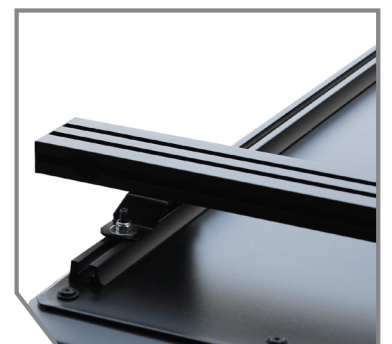

NEW PRODUCT AVAILABLE!

EXPEDITION CROSS BARS

The OVS Expedition Truck Cap Cross Bars are a versatile and durable solution for mounting a wide range of gear, including roof top tents, awnings, kayaks, and ski equipment. Whether you're gearing up for an extended trip or a weekend getaway, these cross bars are built to handle it all.

LOW PROFILE DESIGN

MOUNTS AWNINGS, TENTS, BOXES, KAYAKS, SKI & MORE

DURABLE WEATHERPROOF CORROSION RESISTANT

END CAPS PROVIDE A SLEEK AND FINISHED LOOK

Features + Benefits

- Designed to work with OVS Expedition Caps
- Cross bars are compatible with most roof rack accessories
- Designed for mounting tents, awnings, shower tents, storage boxes, kayaks, ski and more.
- Removable end caps allow access for T-slot attachments to make adding gear mounts a breeze
- Aerodynamic, low-profile 2.75" design for reduced wind noise
- Includes risers and all necessary hardware for an easy installation
- Sold in pairs
- When used in conjunction with OVS Expedition Caps the sturdy aluminum construction can hold up to

325 LBS
DYNAMIC WEIGHT CAPACITY

750 LBS
STATIC WEIGHT CAPACITY

| PART # | DESCRIPTION |
|--------|---|
| EXP51 | EXPEDITION CAP CROSS BARS - PAIR 51.25" |
| EXP55 | EXPEDITION CAP CROSS BARS - PAIR 55.00" |
| EXP72 | EXPEDITION CAP CROSS ABRs - PAIR 71.00" |