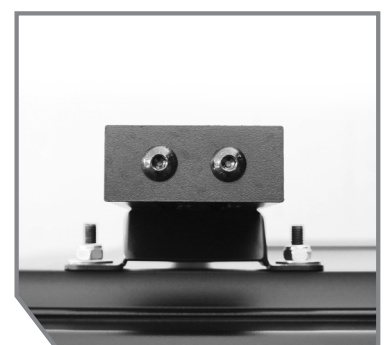

NEW PRODUCT AVAILABLE!

EXPEDITION CROSS BARS

The OVS Expedition Truck Cap Cross Bars are a versatile and durable solution for mounting a wide range of gear, including roof top tents, awnings, kayaks, and ski equipment. Whether you're gearing up for an extended trip or a weekend getaway, these cross bars are built to handle it all.

LOW PROFILE DESIGN

MOUNTS AWNINGS, TENTS, BOXES, KAYAKS, SKI & MORE

DURABLE WEATHERPROOF CORROSION RESISTANT

END CAPS PROVIDE A SLEEK AND FINISHED LOOK

Features + Benefits

- Designed to work with OVS Expedition Caps
- Cross bars are compatible with most roof rack accessories
- Designed for mounting tents, awnings, shower tents, storage boxes, kayaks, ski and more.
- Removable end caps allow access for T-slot attachments to make adding gear mounts a breeze
- Aerodynamic, low-profile 2.75" design for reduced wind noise
- Includes risers and all necessary hardware for an easy installation
- Sold in pairs
- When used in conjunction with OVS Expedition Caps the sturdy aluminum construction can hold up to

325 LBS
DYNAMIC WEIGHT CAPACITY

750 LBS
STATIC WEIGHT CAPACITY

| PART # | DESCRIPTION |
|--------|---|
| EXP51 | EXPEDITION CAP CROSS BARS - PAIR 51.25" |
| EXP55 | EXPEDITION CAP CROSS BARS - PAIR 55.00" |
| EXP72 | EXPEDITION CAP CROSS ABRs - PAIR 71.00" |