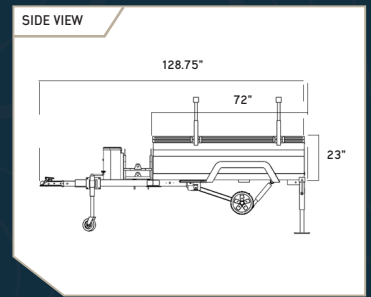

REMOVABLE HEAVY-DUTY JOCKEY WHEEL AND TONGUE JACK

DOT TAIL LIGHT/BRAKE LIGHT AND SIDE MARKERS

MARINE-GRADE WIRING WITH DEUTSCH CONNECTORS

7-PIN WIRING HARNESS DESIGNED TO INTEGRATE W/ VEHICLE WIRING

VISIT WWW.OVERLANDVEHICLESYSTEMS.COM FOR IN-DEPTH DETAIL

DIMENSIONS

OPTIONAL ACCESSORIES

TONGUE CARGO BOX

SPARE TIRE CARRIER

TENT UPRIGHT POSTS

REAR SUPPORT JACKS

SPECIFICATIONS

DRY TRAILER WEIGHT	1302 LBS.
LOAD CAPACITY	2004 LBS.
REAR HITCH CAPACITY	200 LBS.
TIRE SIZES	265/70/17
UPRIGHT POST STATIC	800 LBS.
UPRIGHT POST DYNAMIC	250 LBS.
TAILGATE WEIGHT CAPACITY	150 LBS.