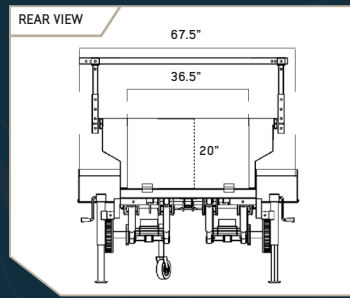

DIMENSIONS

OPTIONAL ACCESSORIES

TONGUE CARGO BOX

SPARE TIRE CARRIER

TENT UPRIGHT POSTS

REAR SUPPORT JACKS

SPECIFICATIONS

DRY TRAILER WEIGHT	1302 LBS.
LOAD CAPACITY	2004 LBS.
REAR HITCH CAPACITY	200 LBS.
TIRE SIZES	265/70/17
UPRIGHT POST STATIC	800 LBS.
UPRIGHT POST DYNAMIC	250 LBS.
TAILGATE WEIGHT CAPACITY	150 LBS.