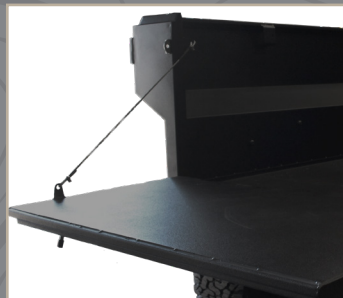

7" OF OFF-ROAD TRAVEL PROVIDES BETTER PERFORMANCE

AT LOWEST SUSPENSION, GROUND CLEARANCE IS UP TO 33.75"

INDEPENDENT COIL SPRING TRAILING ARMS

ELECTROSTATIC PLATED HEAVY DUTY UNDERCOAT PROTECTION

ELECTROSTATIC PLATED RHINO LINING IN TRAILER BED

MARINE-GRADE 304 STAINLESS STEEL HARDWARE

HEAVY-DUTY SPRING PULL LATCH FOR TAILGATE

VISIT WWW.OVERLANDVEHICLESYSTEMS.COM FOR IN-DEPTH DETAIL

*SPARE TIRE NOT INCLUDED
*SHOWN WITH 37" TIRES

 ELECTRIC BREAKAWAY SYSTEM