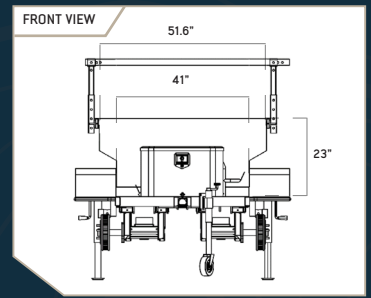

DIMENSIONS

OPTIONAL ACCESSORIES

TONGUE CARGO BOX

SPARE TIRE CARRIER

TENT UPRIGHT POSTS

REAR SUPPORT JACKS

SPECIFICATIONS

DRY TRAILER WEIGHT	1302 LBS.
LOAD CAPACITY	2004 LBS.
REAR HITCH CAPACITY	200 LBS.
TIRE SIZES	265/70/17
UPRIGHT POST STATIC	800 LBS.
UPRIGHT POST DYNAMIC	250 LBS.
TAILGATE WEIGHT CAPACITY	150 LBS.