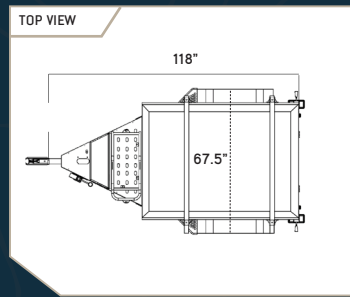

DIMENSIONS

OPTIONAL ACCESSORIES

TONGUE CARGO BOX

SPARE TIRE CARRIER

TENT UPRIGHT POSTS

REAR SUPPORT JACKS

SPECIFICATIONS

DRY TRAILER WEIGHT	1302 LBS.
LOAD CAPACITY	2004 LBS.
REAR HITCH CAPACITY	200 LBS.
TIRE SIZES	265/70/17
UPRIGHT POST STATIC	800 LBS.
UPRIGHT POST DYNAMIC	250 LBS.
TAILGATE WEIGHT CAPACITY	150 LBS.