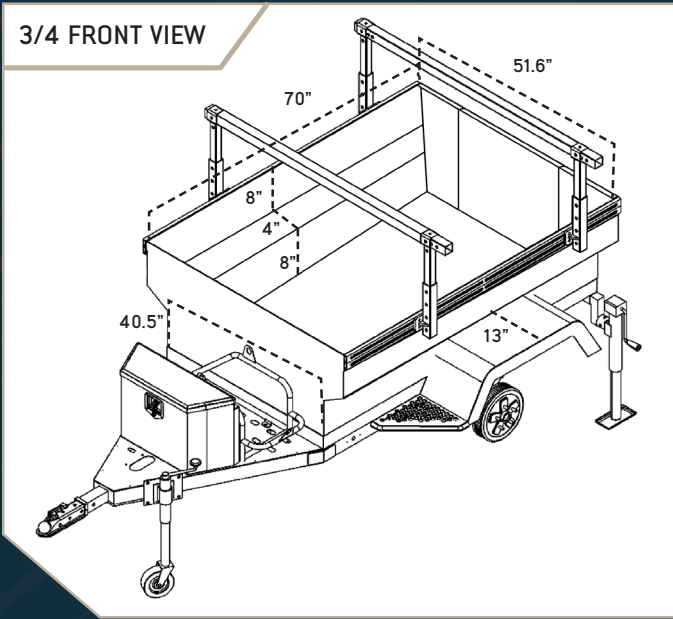

REMOVABLE HEAVY-DUTY JOCKEY WHEEL AND TONGUE JACK

DOT TAIL LIGHT/BRAKE LIGHT AND SIDE MARKERS

MARINE-GRADE WIRING WITH DEUTSCH CONNECTORS

7-PIN WIRING HARNESS DESIGNED TO INTEGRATE W/ VEHICLE WIRING

VISIT WWW.OVERLANDVEHICLESYSTEMS.COM FOR IN-DEPTH DETAIL

DIMENSIONS

OPTIONAL ACCESSORIES

TONGUE CARGO BOX

SPARE TIRE CARRIER

TENT UPRIGHT POSTS

REAR SUPPORT JACKS

SPECIFICATIONS

DRY TRAILER WEIGHT	1302 LBS.
LOAD CAPACITY	2004 LBS.
REAR HITCH CAPACITY	200 LBS.
TIRE SIZES	265/70/17
UPRIGHT POST STATIC	800 LBS.
UPRIGHT POST DYNAMIC	250 LBS.
TAILGATE WEIGHT CAPACITY	150 LBS.