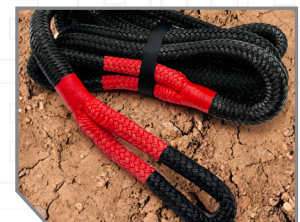

**NEW
PRODUCT
AVAILABLE!**

BRUTE ROPES

Introducing the Family of Brute Kinetic Recovery Straps – a revolutionary solution for off-road recovery that sets a new standard in durability and performance. Crafted from specially coated nylon, these ropes boasts exceptional abrasion resistance and remarkable 30% stretch capability, making it the ultimate choice for tackling challenging recovery scenarios in deep mud, snow, sand, and more, surpassing the limitations of standard tow straps. With an impressive breaking strength of up to 69,000 lbs, they are engineered for heavy-duty applications, ensuring your safety during demanding recoveries. Plus we stand by our product's reliability with a lifetime warranty, guaranteeing that this will be the last rope you ever need to purchase.

CREATED WITH SECURE DOUBLE-BRAIDED NYLON

HIGH VISIBILITY RED LOOPS

KINETIC ENERGY ALLOWS FOR SMOOTH RECOVERY

INCLUDED WEATHER TESTED OFF-ROADING STORAGE BAG

Features + Benefits

- Breaking strength up to 69,000 lbs. for heavy duty loads
- Works with both soft shackles and bow shackles
- Protected against the elements with abrasion and UV resistant coating
- 30% Stretch reduces damaging impact loads on both vehicles
- High visibility red loops increase safety and easy handling
- Includes a weather tested and extra-large off-roading storage bag
- Each Brute Kinetic Rope is backed with a Lifetime Warranty

PART #	DESCRIPTION	JOBBER
19009916	BRUTE KINETIC RECOVERY STRAP 1" X 30' 30K LB RATED W/ STORAGE BAG	\$169.99
NEW APPLICATIONS		
19009919	BRUTE KINETIC RECOVERY STRAP 5/8" X 20' 14K LB RATED W/ STORAGE BAG	\$69.99
19009920	BRUTE KINETIC RECOVERY STRAP 7/8" X 20' 30K LB RATED W/ STORAGE BAG	\$79.99
19009921	BRUTE KINETIC RECOVERY STRAP 1 1/4" X 30' 42K LB RATED W/ STORAGE BAG	\$179.99
19009922	BRUTE KINETIC RECOVERY STRAP 1 1/2" X 30' 69K LB RATED W/ STORAGE BAG	\$189.99