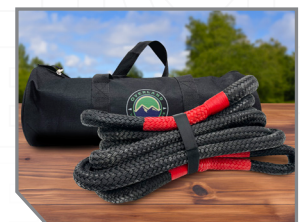

**NEW
PRODUCT
AVAILABLE!**

BRUTE ROPES

Introducing the Family of Brute Kinetic Recovery Straps – a revolutionary solution for off-road recovery that sets a new standard in durability and performance. Crafted from specially coated nylon, these ropes boasts exceptional abrasion resistance and remarkable 30% stretch capability, making it the ultimate choice for tackling challenging recovery scenarios in deep mud, snow, sand, and more, surpassing the limitations of standard tow straps. With an impressive breaking strength of up to 69,000 lbs, they are engineered for heavy-duty applications, ensuring your safety during demanding recoveries. Plus we stand by our product's reliability with a lifetime warranty, guaranteeing that this will be the last rope you ever need to purchase.

CREATED WITH SECURE DOUBLE-BRAIDED NYLON

HIGH VISIBILITY RED LOOPS

KINETIC ENERGY ALLOWS FOR SMOOTH RECOVERY

INCLUDED WEATHER TESTED OFF-ROADING STORAGE BAG

Features + Benefits

- Breaking strength up to 69,000 lbs. for heavy duty loads
- Works with both soft shackles and bow shackles
- Protected against the elements with abrasion and UV resistant coating
- 30% Stretch reduces damaging impact loads on both vehicles
- High visibility red loops increase safety and easy handling
- Includes a weather tested and extra-large off-roading storage bag
- Each Brute Kinetic Rope is backed with a Lifetime Warranty

PART #	DESCRIPTION	JOBBER
19009916	BRUTE KINETIC RECOVERY STRAP 1" X 30' 30K LB RATED W/ STORAGE BAG	\$169.99
NEW APPLICATIONS		
19009919	BRUTE KINETIC RECOVERY STRAP 5/8" X 20' 14K LB RATED W/ STORAGE BAG	\$69.99
19009920	BRUTE KINETIC RECOVERY STRAP 7/8" X 20' 30K LB RATED W/ STORAGE BAG	\$79.99
19009921	BRUTE KINETIC RECOVERY STRAP 1 1/4" X 30' 42K LB RATED W/ STORAGE BAG	\$179.99
19009922	BRUTE KINETIC RECOVERY STRAP 1 1/2" X 30' 69K LB RATED W/ STORAGE BAG	\$189.99