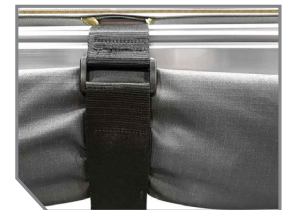

**NEW
PRODUCT
AVAILABLE!**

NOMADIC 180° AWNING

Our 180 Degree Freestanding Awning is the perfect way to enjoy the great outdoors without sacrificing creature comforts. With a quick and easy installation, this awning will let you relax in the shade while enjoying panoramic views of the surrounding landscape. The awning can be used as a standalone unit or easily integrated into an existing vehicle. Whether you're looking to add some shade to your campsite or just want to enjoy the outdoors in comfort, the 180 Degree Freestanding Awning is the perfect solution.

280G RIP STOP MATERIAL

HEAVY-DUTY VELCRO STRAPS

TWIST AND LOCK AWNING POLES

PACKS INTO 1000G PVC TRAVEL COVER

Features + Benefits

- 88 Square Feet of Coverage
- Able to be Installed on Either Passenger or Driver Side
- Boxed Aluminum Rafters
- Heavy-Duty Oversized Stakes
- Pivoting Aluminum Adjustable Poles
- Tie Down Points for Securing Poles and Water Run Off
- 1000G PVC Travel Bag with #10 Zipper
- Ballistic Nylon Tie Downs
- Shock Cord with Retention
- Zippers to Secure Enclosed Shelter