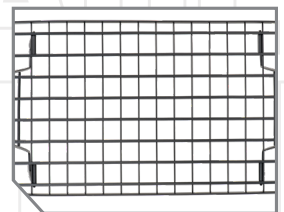

ALUMINUM FRAME