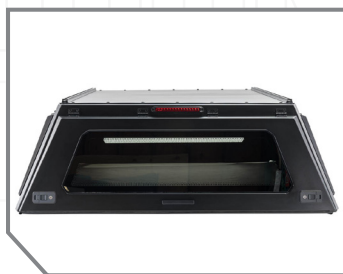

2016-2023 TOYOTA TACOMA

EXPEDITION TRUCK CAP

2020-2024 JEEP GLADIATOR

2019-2024 GM 1500

2019-2024 RAM 1500

2007-2024 TOYOTA TUNDRA

2021-2024 FORD F-150

FEATURES & BENEFITS

KEYED-ALIKE
LOCKING LATCHES

HEAVY-DUTY CAGE FOR
ADDED PROTECTION

HEAVY-DUTY OPEN
ASSIST GAS STRUTS

OPTIONAL LOAD
CARRYING CROSS BARS

THIRD BRAKE LIGHT

HIGH VISIBILITY TEMPERED
GLASS WINDOWS

5 PIECE MODULAR DESIGN

CLAMPING SYSTEM FOR
EASY INSTALLATION

OVERLAND NEWS

FEATURES AND BENEFITS

LIFETIME WARRANTY

EASY INSTALL

FIVE PIECE MODULAR DESIGN

OPTIONAL LOAD CARRY CROSSBARS

Introducing the Ultimate Truck Topper: The Expedition Truck Cap with Full Wing Doors. Elevate Your Adventures! Discover the perfect blend of rugged durability and unmatched style with our brand-new truck topper. Crafted with precision and designed for the modern explorer, our topper offers a host of exceptional features to enhance your outdoor experience.

FEATURES & BENEFITS

- Stainless Steel Construction
- Keyed-Alike Locking Latches
- Black Powder Coated Finish
- LED Third Brake Light
- 304 Stainless Steel Hardware
- 5-Piece Modular Design
- Full Opening Gulwing Side Doors
- Heavy-Duty Open Assist Gas Struts
- Top-Tier Gasket Sealing Package
- High Visibility Tempered Glass Windows
- Integrated Roof Rails
- Optional Load Carrying Crossbars Rated at: