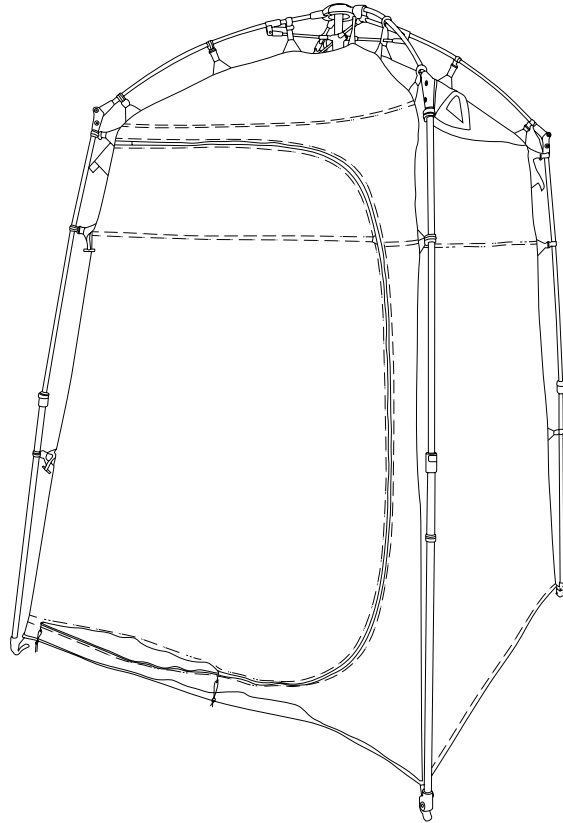

Pop-up Changing Room Surgir Cabine d'essayage | Surgir Vestuario

To access the installation instructions & the Warranty Information in English, French, and Spanish scan the QR Code below or go to the following web address: