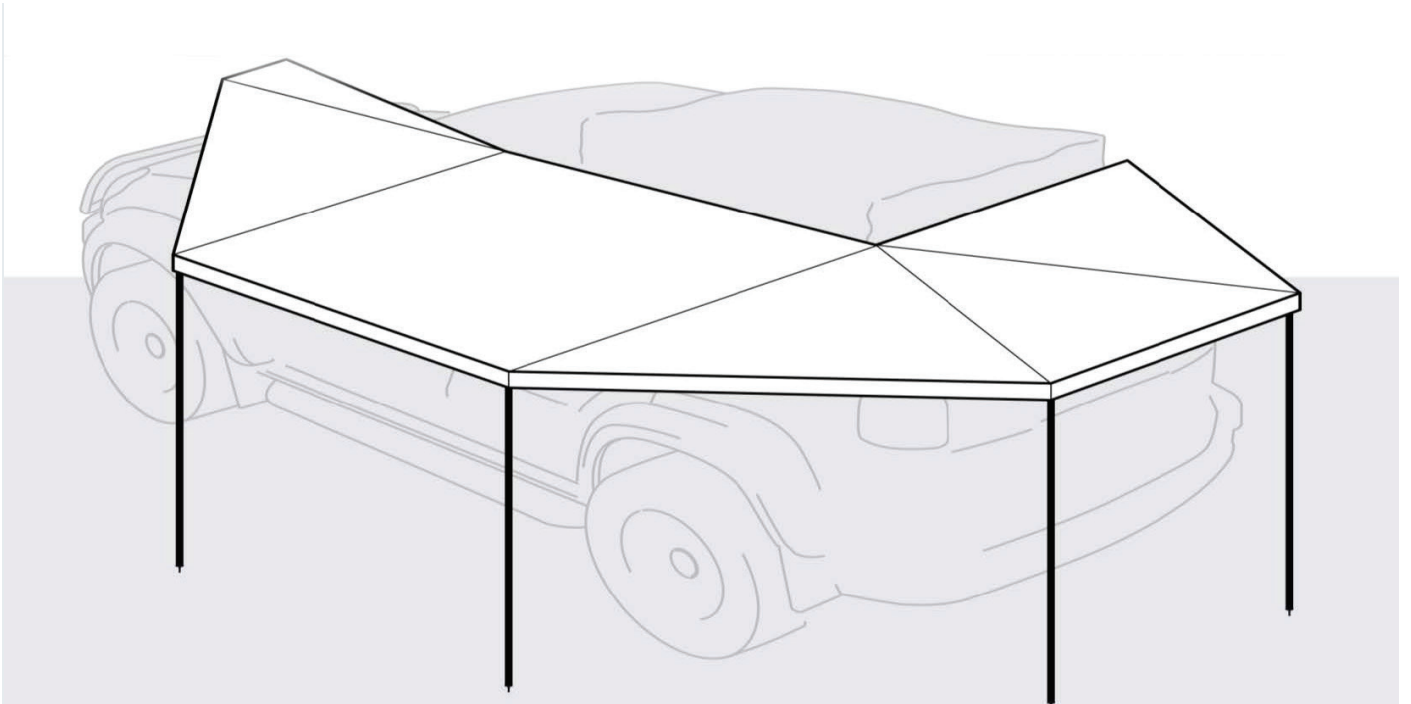

Nomadic 270°
Auvent Nomadic 270° | Toldo Nomadic 270°

To access the installation instructions & the Warranty Information in English, French, and Spanish scan the QR Code below or go to the following web address: