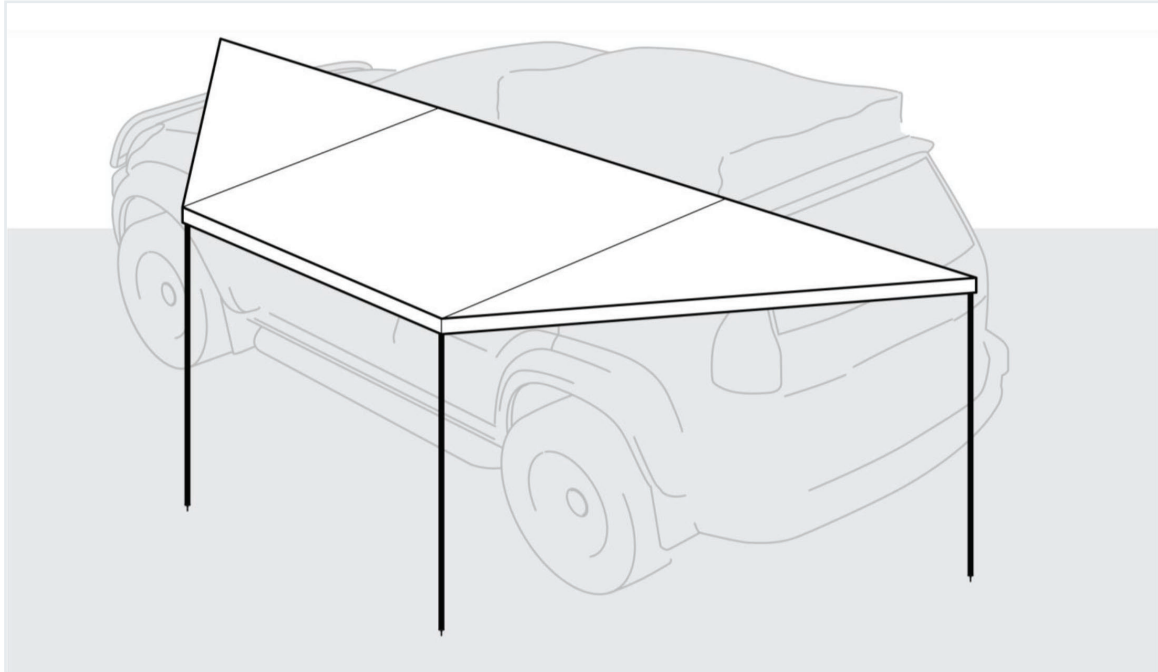

Nomadic 180° Awning Auvent Nomadic 180° | Toldo Nomadic 180°

To access the installation instructions & the Warranty Information in English, French, and Spanish scan the QR Code below or go to the following web address: